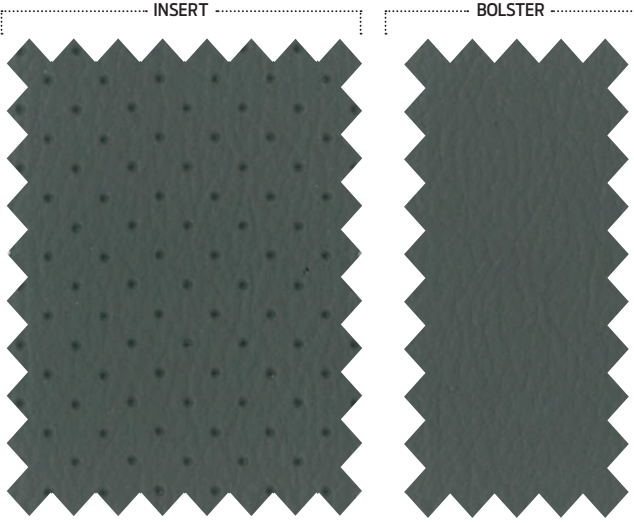

Ingot Silver Metallic** UX

Oxford White YZ

Color availability varies by model.
*Fleet only.
**Additional cost.

XL Wagon/E-Series Commercial Van

XLT Wagon

XLT Premium Package

	Seating Surfaces	Door Trim	Headliner	Standard Floor Mat or Carpeting	Instrument Panel	Steering Wheel	Safety Belts
XL Wagon	Medium Flint	Medium Flint	Light Flint Cloth	Black Mat	Charcoal Black	Charcoal Black	Medium Flint
XL Wagon with Interior Upgrade Package (18G)	Medium Flint	Medium Flint	Light Flint Cloth	Medium Dark Flint Carpet	Charcoal Black	Charcoal Black	Medium Flint
XLT Wagon, XLT Premium Package	Medium Flint	Medium Flint	Light Flint Cloth	Medium Dark Flint Carpet	Charcoal Black	Charcoal Black	Medium Flint
	Medium Pebble	Medium Pebble	Sand Cloth	Medium Dark Pebble Carpet	Charcoal Black	Charcoal Black	Medium Pebble
Commercial Van, Commercial Cutaway	Medium Flint	Medium Flint	Light Flint Vinyl	Black Mat	Charcoal Black	Charcoal Black	Medium Flint
Van with Interior Upgrade Package (18B)/Premier Van Group (18M)	Medium Flint	Medium Flint	Light Flint Cloth	Medium Dark Flint Carpet	Charcoal Black	Charcoal Black	Medium Flint
	Medium Pebble	Medium Pebble	Sand Cloth	Medium Dark Pebble Carpet	Charcoal Black	Charcoal Black	Medium Pebble