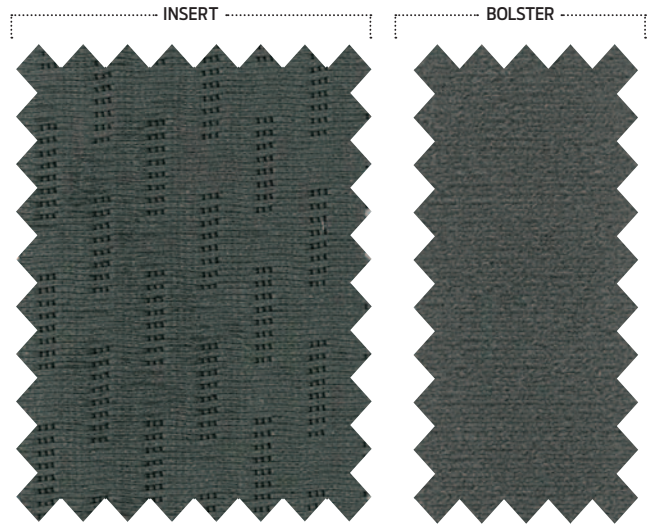

E-Series XLT Wagon/Commercial Van/Cutaway – Medium Flint ME
Cloth front captain's chairs