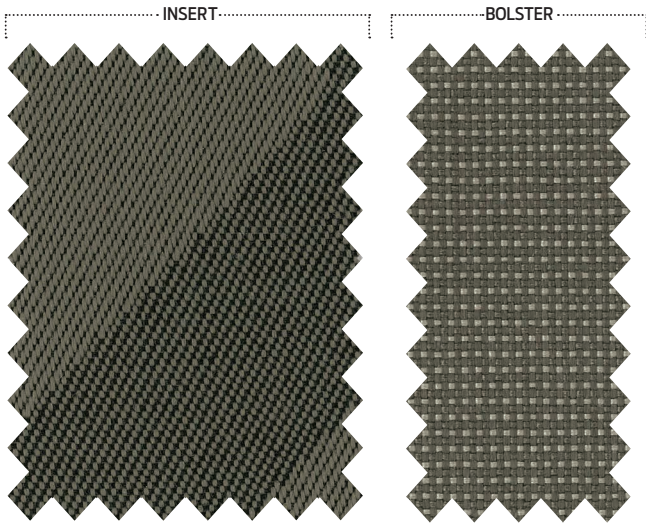

NOTE: Colors tend to vary depending on your monitor and display settings.
For color accuracy, please be sure to refer to the Color & Trim Binder.

Van XL/Wagon XL

Van XLT/Wagon XLT

Wagon XL Taxi Package

Wagon Titanium (Optional equipment shown)

	Availability	Seating Surfaces	Seating Material	Door Trim Insert	Headliner	Floor Covering	Instrument Panel Upper/Lower	Steering Wheel	Safety Belts
XL	Van/Wagon	Charcoal Black	Cloth	Charcoal Black	Linen	Charcoal Black vinyl	Charcoal Black	Charcoal Black	Black
	Van/Wagon	Pewter	Vinyl	Pewter	Linen	Charcoal Black vinyl	Charcoal Black	Charcoal Black	Black
XLT	Van/Wagon	Charcoal Black	Cloth	Charcoal Black	Linen	Charcoal Black carpet	Charcoal Black	Charcoal Black	Black
	Van only	Medium Stone	Cloth	Charcoal Black	Linen	Charcoal Black carpet	Charcoal Black	Charcoal Black	Black
	Wagon only	Medium Stone	Cloth	Charcoal Black	Linen	Charcoal Black carpet	Charcoal Black/ Medium Stone	Charcoal Black	Black
	Wagon only	Medium Stone	Leather	Charcoal Black	Linen	Charcoal Black carpet	Charcoal Black/ Charcoal Black	Charcoal Black	Black
Titanium	Wagon only	Medium Stone	Leather	Medium Stone	Linen	Charcoal Black carpet	Charcoal Black/ Medium Stone	Charcoal Black	Black

Van XL/Wagon XL – Pewter Vinyl
Charcoal Black interior with Pewter vinyl seats

EK

Van XL/Wagon XL – Charcoal Black Cloth
Charcoal Black interior with Charcoal Black cloth seats

6B

Van XLT/Wagon XLT – Medium Stone Cloth
Medium Stone interior with Medium Stone cloth seats (Wagon)
Charcoal Black interior with Medium Stone cloth seats (Van)

7B

Exterior Colors	Code	INTERIOR/SEAT COLORS		
		Pewter	Charcoal Black	Medium Stone
School Bus Yellow ^{*,**}	BY	•	•	
Tectonic Silver Metallic ^{**}	HI	•	•	•
Deep Impact Blue Metallic ^{**,†}	J4	•	•	•
Midnight Sky [†]	J5	•	•	•
Burnished Glow ^{**,†}	NT	•	•	•
Race Red	PQ	•	•	•
Solar ^{**,†}	S4	•	•	•
Silver Metallic	TY	•	•	•
Panther Black Metallic	UE	•	•	•
Dark Blue	UV	•	•	•
Frozen White	Z2	•	•	•