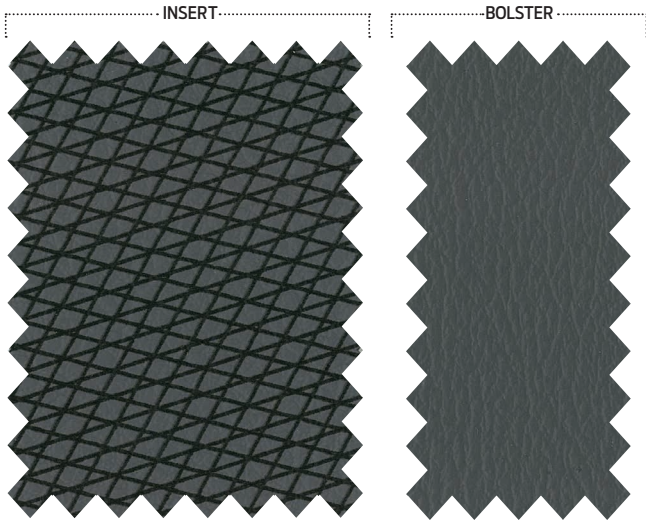

Race Red PQ

Solar^{**†} S4

Silver Metallic TY

Panther Black Metallic UE

Dark Blue UV

Frozen White Z2

Color availability varies by model.
*Available only with the Taxi Package.
**Available only on Wagon models.
†New for 2014 model year.

NOTE: Colors tend to vary depending on your monitor and display settings.
For color accuracy, please be sure to refer to the Color & Trim Binder.

Van XL/Wagon XL

Van XLT/Wagon XLT

Wagon XL Taxi Package

Wagon Titanium (Optional equipment shown)

	Availability	Seating Surfaces	Seating Material	Door Trim Insert	Headliner	Floor Covering	Instrument Panel Upper/Lower	Steering Wheel	Safety Belts
XL	Van/Wagon	Charcoal Black	Cloth	Charcoal Black	Linen	Charcoal Black vinyl	Charcoal Black	Charcoal Black	Black
	Van/Wagon	Pewter	Vinyl	Pewter	Linen	Charcoal Black vinyl	Charcoal Black	Charcoal Black	Black
XLT	Van/Wagon	Charcoal Black	Cloth	Charcoal Black	Linen	Charcoal Black carpet	Charcoal Black	Charcoal Black	Black
	Van only	Medium Stone	Cloth	Charcoal Black	Linen	Charcoal Black carpet	Charcoal Black	Charcoal Black	Black
	Wagon only	Medium Stone	Cloth	Charcoal Black	Linen	Charcoal Black carpet	Charcoal Black/ Medium Stone	Charcoal Black	Black
	Wagon only	Medium Stone	Leather	Charcoal Black	Linen	Charcoal Black carpet	Charcoal Black/ Charcoal Black	Charcoal Black	Black
Titanium	Wagon only	Medium Stone	Leather	Medium Stone	Linen	Charcoal Black carpet	Charcoal Black/ Medium Stone	Charcoal Black	Black

Van XL/Wagon XL – Pewter Vinyl
Charcoal Black interior with Pewter vinyl seats

EK

Van XL/Wagon XL – Charcoal Black Cloth
Charcoal Black interior with Charcoal Black cloth seats

6B

Van XLT/Wagon XLT – Medium Stone Cloth
Medium Stone interior with Medium Stone cloth seats (Wagon)
Charcoal Black interior with Medium Stone cloth seats (Van)