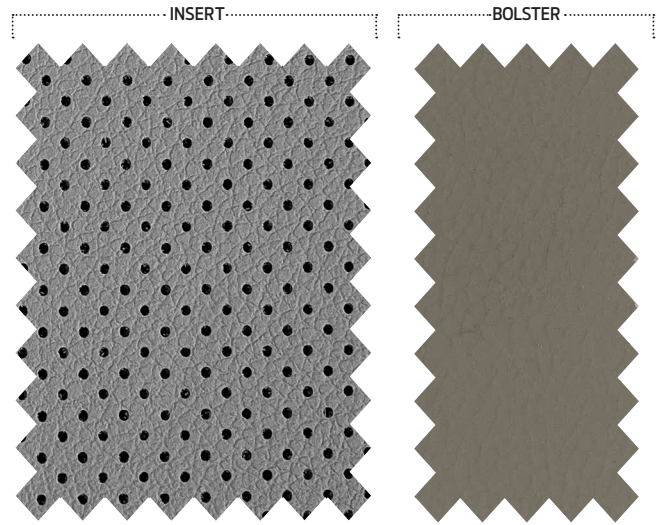

Wagon XLT/Wagon Titanium – Medium Stone Leather
Medium Stone interior with Medium Stone leather seats

8L