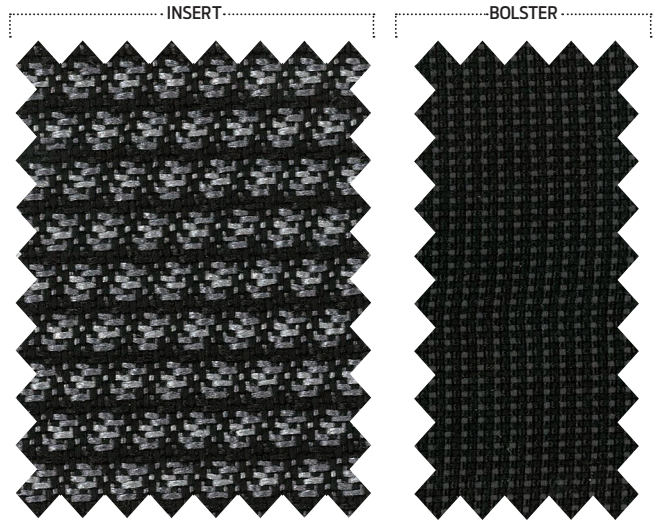

Van XL/Wagon XL – Charcoal Black Cloth
Charcoal Black interior with Charcoal Black cloth seats

6B