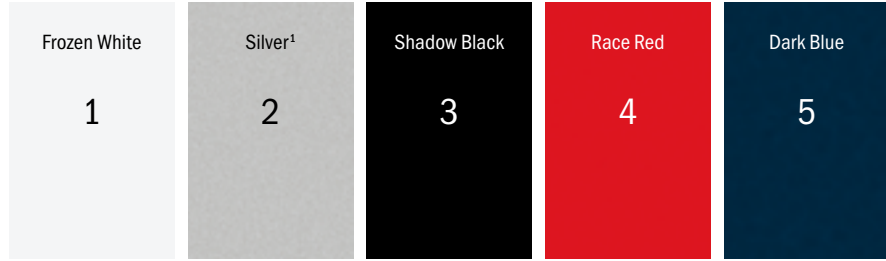

PASSENGER WAGON / CARGO VAN